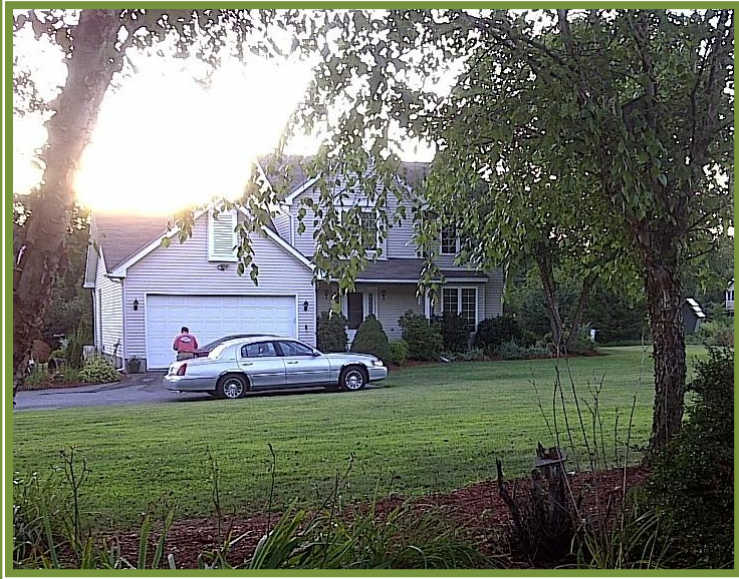

\$249,700

**2 Clyde Court Town of Clinton
Hyde Park Schools**

Christine
JONES
REALTY
845-229-SOLD
www.CHRISTINEJONESREALTY.com
845 229 7653

3 Bedrooms 2 ½ Baths

COLONIAL

2 Car Attached Garage

1.2 Acres

Air conditioning

Great Room off

Generous & Fully equipped
Kitchen Lots of Cabinets
and Counters

Glass doors to Large
Deck with canopy
overlooking expansive
Level Yard.

Nicely Landscaped

Large bright windows

Full Basement

2 Car Attached Garage